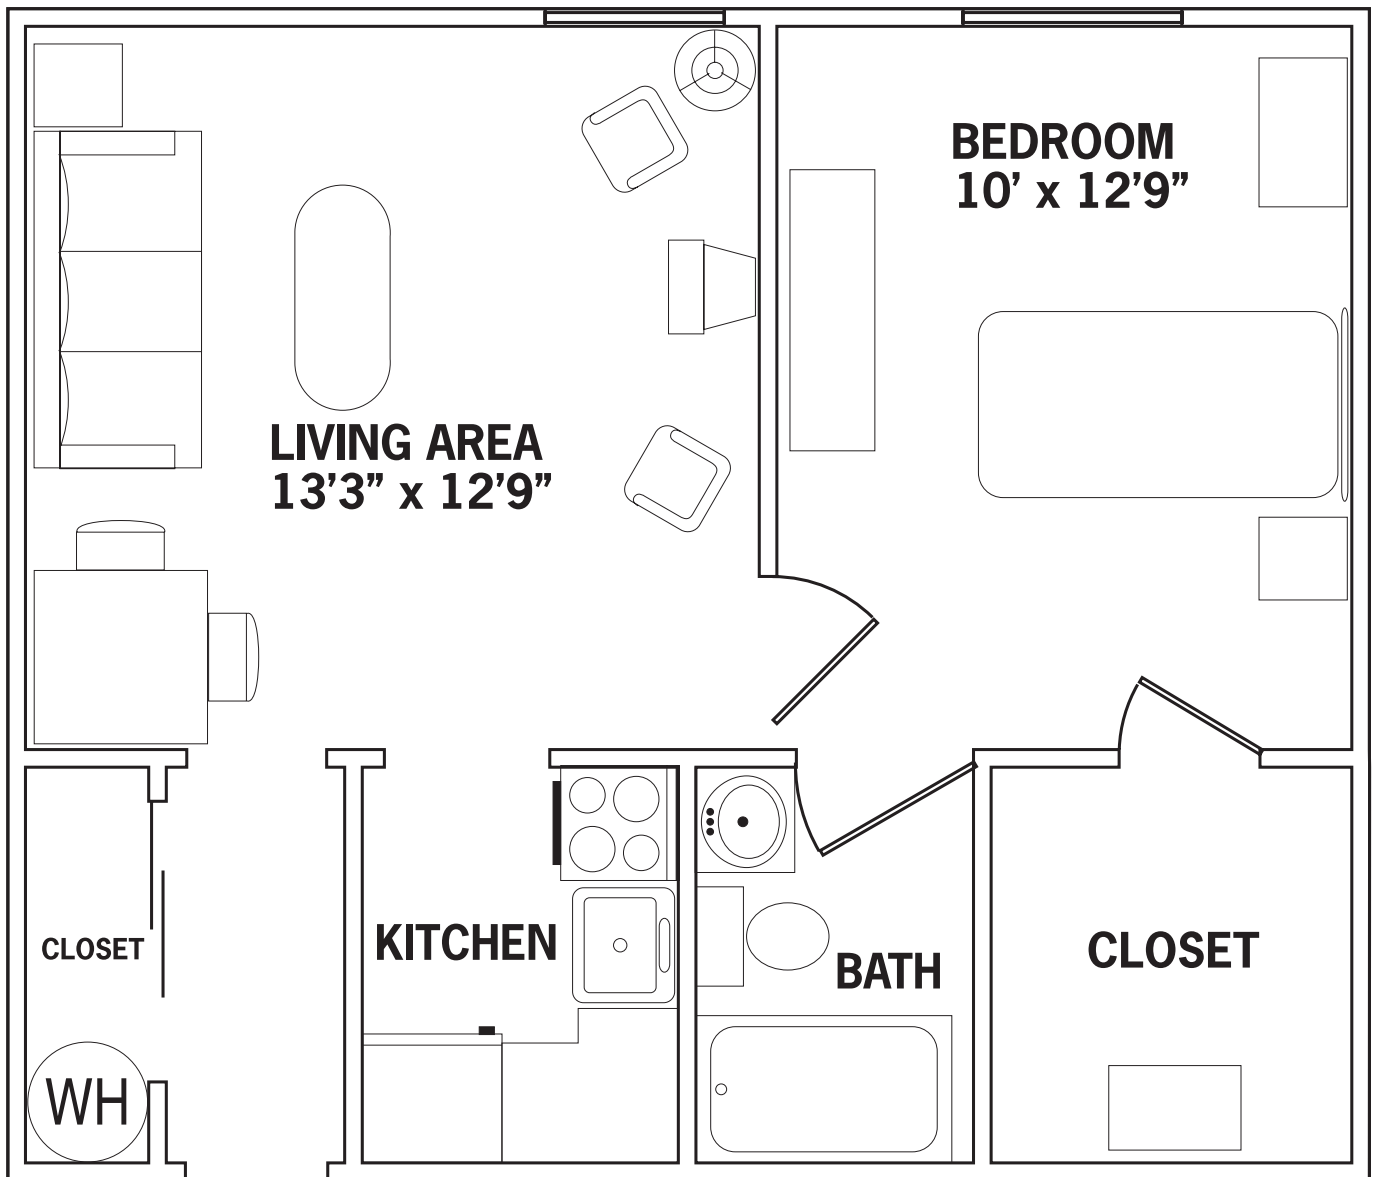

Birch - One Bedroom Suite

460 sq. ft.

Plans are a general representation of the units shown. Details and dimensions may vary.